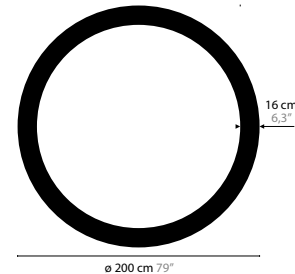

SKY CYCLES - OVAL / ROUND

DESIGN BY COEN MUNSTERS

12400 > 12402 H8

12406 > 12408 H12

12410 > 12412 H6

12416 > 12418 H12

12422 > 12424 H12

12428 > 12430 H17