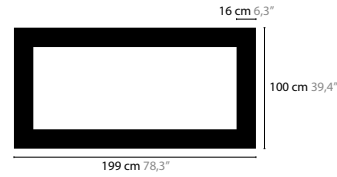

12456 > 12458 H26