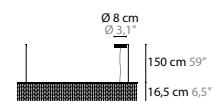

COLOURS 02 CHROME

GENERAL INFORMATION: - CUSTOMISING ON REQUEST, AS ALSO FOR LENGTH OF CRYSYAL
- *LED ON REQUEST

OTHER COLOURS
ON REQUEST