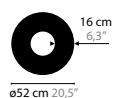

SKY CYCLES - OVAL / ROUND

DESIGN BY COEN MUNSTERS

12400 > 12402 H8

12406 > 12408 H12

12410 > 12412 H6

12416 > 12418 H12

12422 > 12424 H12

12428 > 12430 H17