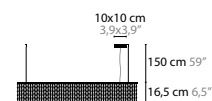

COLOURS

02 CHROME

GENERAL INFORMATION: - CUSTOMISING ON REQUEST, AS ALSO FOR LENGTH OF CRYSYAL
- *LED ON REQUEST

OTHER COLOURS
ON REQUEST