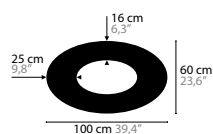

SKY CYCLES - OVAL / ROUND

DESIGN BY COEN MUNSTERS

12400 > 12402 H8

12406 > 12408 H12

12410 > 12412 H6

12416 > 12418 H12

12422 > 12424 H12

12428 > 12430 H17