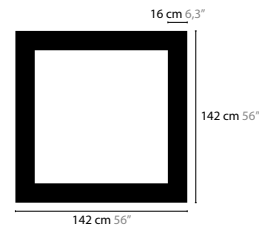

12512 > 12514 H24