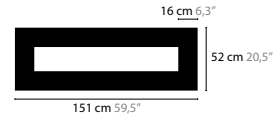

COLOURS  02 CHROME

GENERAL INFORMATION: - CUSTOMISING ON REQUEST, AS ALSO FOR LENGTH OF CRYSYAL
- *LED ON REQUEST

 OTHER COLOURS
ON REQUEST

SKY CYCLES - RECTANGLE / SQUARE

DESIGN BY COEN MUNSTERS

12450 > 12452 H16