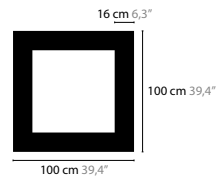

12506 > 12508 H16