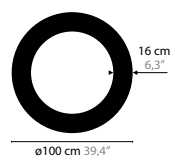

SKY CYCLES - OVAL / ROUND

DESIGN BY COEN MUNSTERS

12400 > 12402 H8

12406 > 12408 H12

12410 > 12412 H6

12416 > 12418 H12

12422 > 12424 H12

12428 > 12430 H17