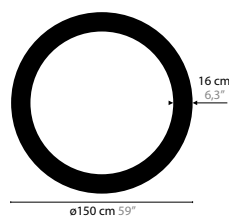

SKY CYCLES - OVAL / ROUND

DESIGN BY COEN MUNSTERS

12400 > 12402 H8

12406 > 12408 H12

12410 > 12412 H6

12416 > 12418 H12

12422 > 12424 H12

12428 > 12430 H17