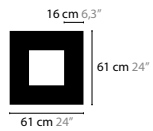

12500 > 12502 H8