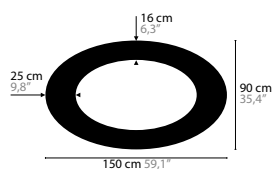

SKY CYCLES - OVAL / ROUND

DESIGN BY COEN MUNSTERS

12400 > 12402 H8

12406 > 12408 H12

12410 > 12412 H6

12416 > 12418 H12

12422 > 12424 H12

12428 > 12430 H17